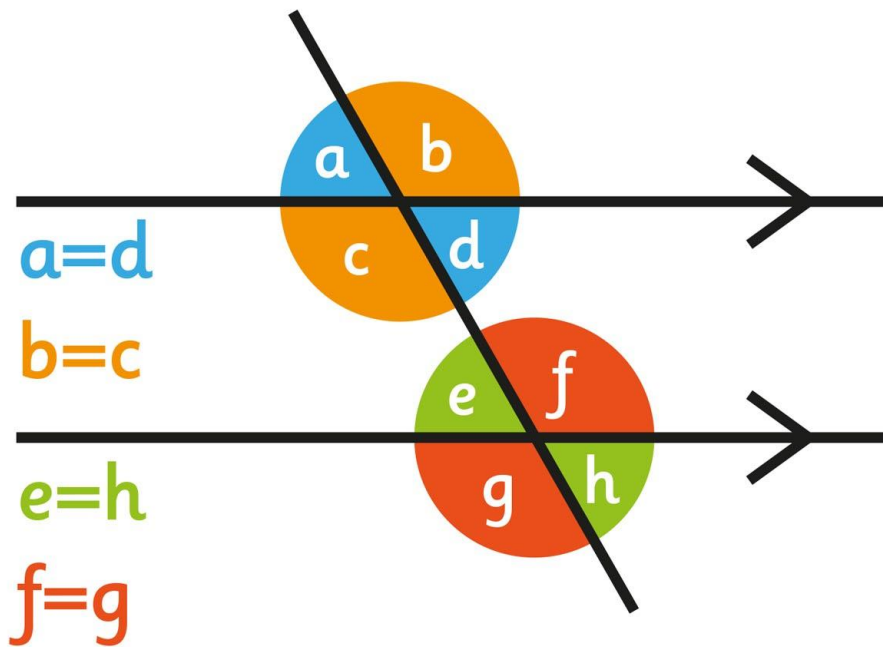

Angle Pr

triangle

Angles in a triangle add up to 180°

quadrilateral

Angles in a quadrilateral add up to 360°

Properties

Angles on a straight line add up to 180°

Angles around a point add up to 360°

corresponding angles

alternate angles

parallel lines

vertically opposite angles

interior angles